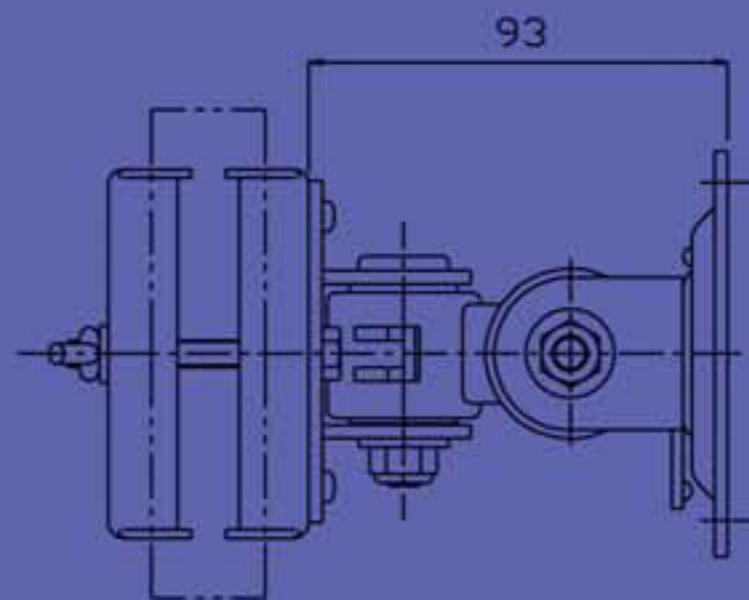

AV-8888SD

• Mini Swivel Connector Mounting on Pipe for LCD Monitors

- 3 directions mini pipe mount
- Meets VESA standards (75x75mm and 100x100mm)
- Weight: 0.5kg Length: 96mm
- Loading: 30lbs or 15kg Pipe size: 25~60mm(1"~2.4")
- Swivel left & right: 170 degrees
- Pivot upwards & downwards: 180 degrees
- LCD monitor swivel: 180 degrees