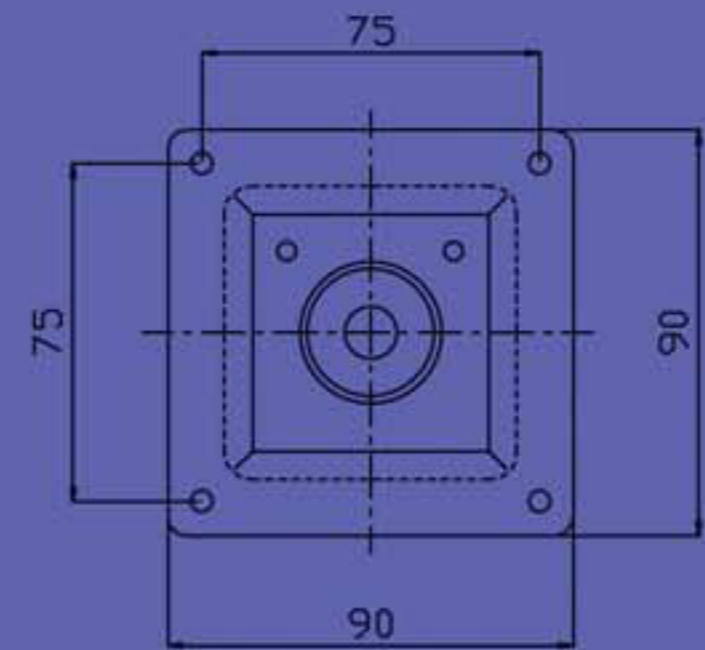

AV-8888SD

• Mini Swivel Connector Mounting on Pipe for LCD Monitors

- 3 directions mini pipe mount
- Meets VESA standards (75x75mm and 100x100mm)
- Weight: 0.5kg Length: 96mm
- Loading: 30lbs or 15kg Pipe size: 25~60mm(1"~2.4")
- Swivel left & right: 170 degrees
- Pivot upwards & downwards: 180 degrees
- LCD monitor swivel: 180 degrees