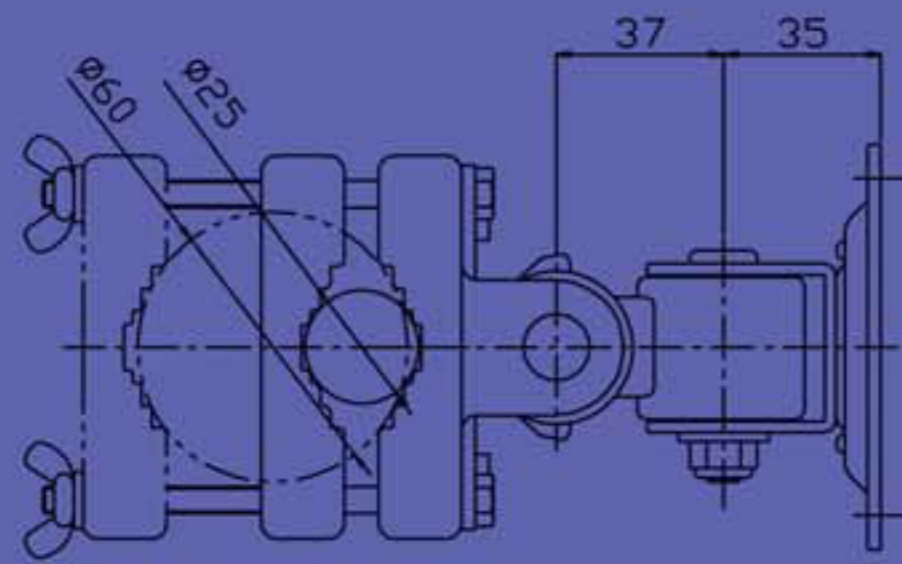

AV-8888SD

• Mini Swivel Connector Mounting on Pipe for LCD Monitors

- 3 directions mini pipe mount
- Meets VESA standards (75x75mm and 100x100mm)
- Weight: 0.5kg Length: 96mm
- Loading: 30lbs or 15kg Pipe size: 25~60mm(1"~2.4")
- Swivel left & right: 170 degrees
- Pivot upwards & downwards: 180 degrees
- LCD monitor swivel: 180 degrees