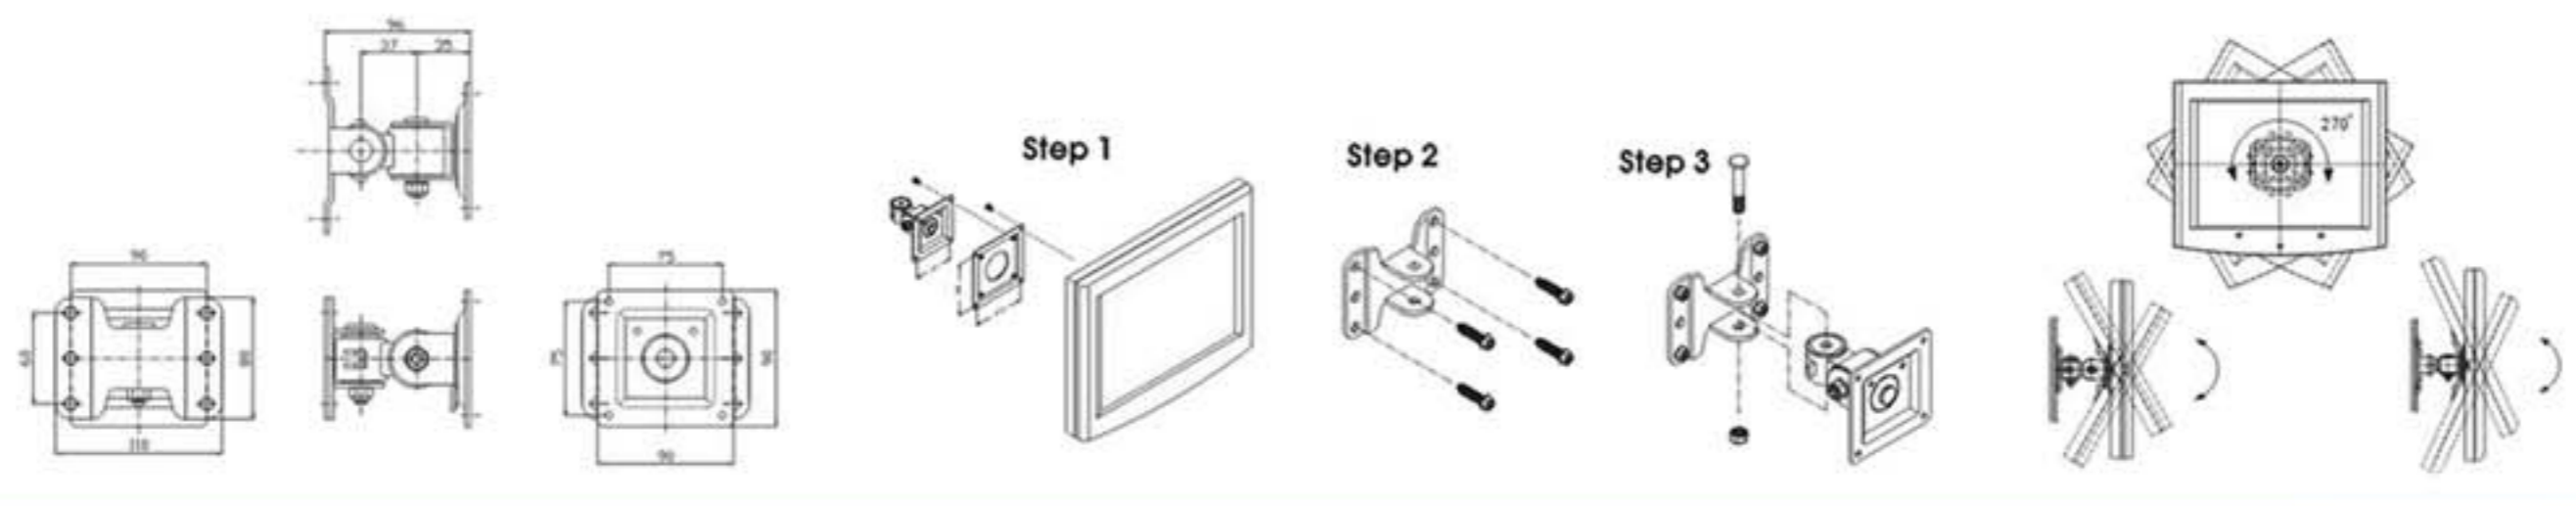

**Your Unique Patent LCD Monitor Arm**

# AV-8888S

*Your exclusive Arm*

- 3 directions mini wall mount
- Meets VESA standards (75x75mm and 100x100mm)
- Weight: 0.5kg Long: 95mm Loading: 30lbs or 15kg
- Swivel left & right: 180 degrees
- Pivot upwards & downwards: 180 degrees
- LCD monitor swivel: 270 degrees