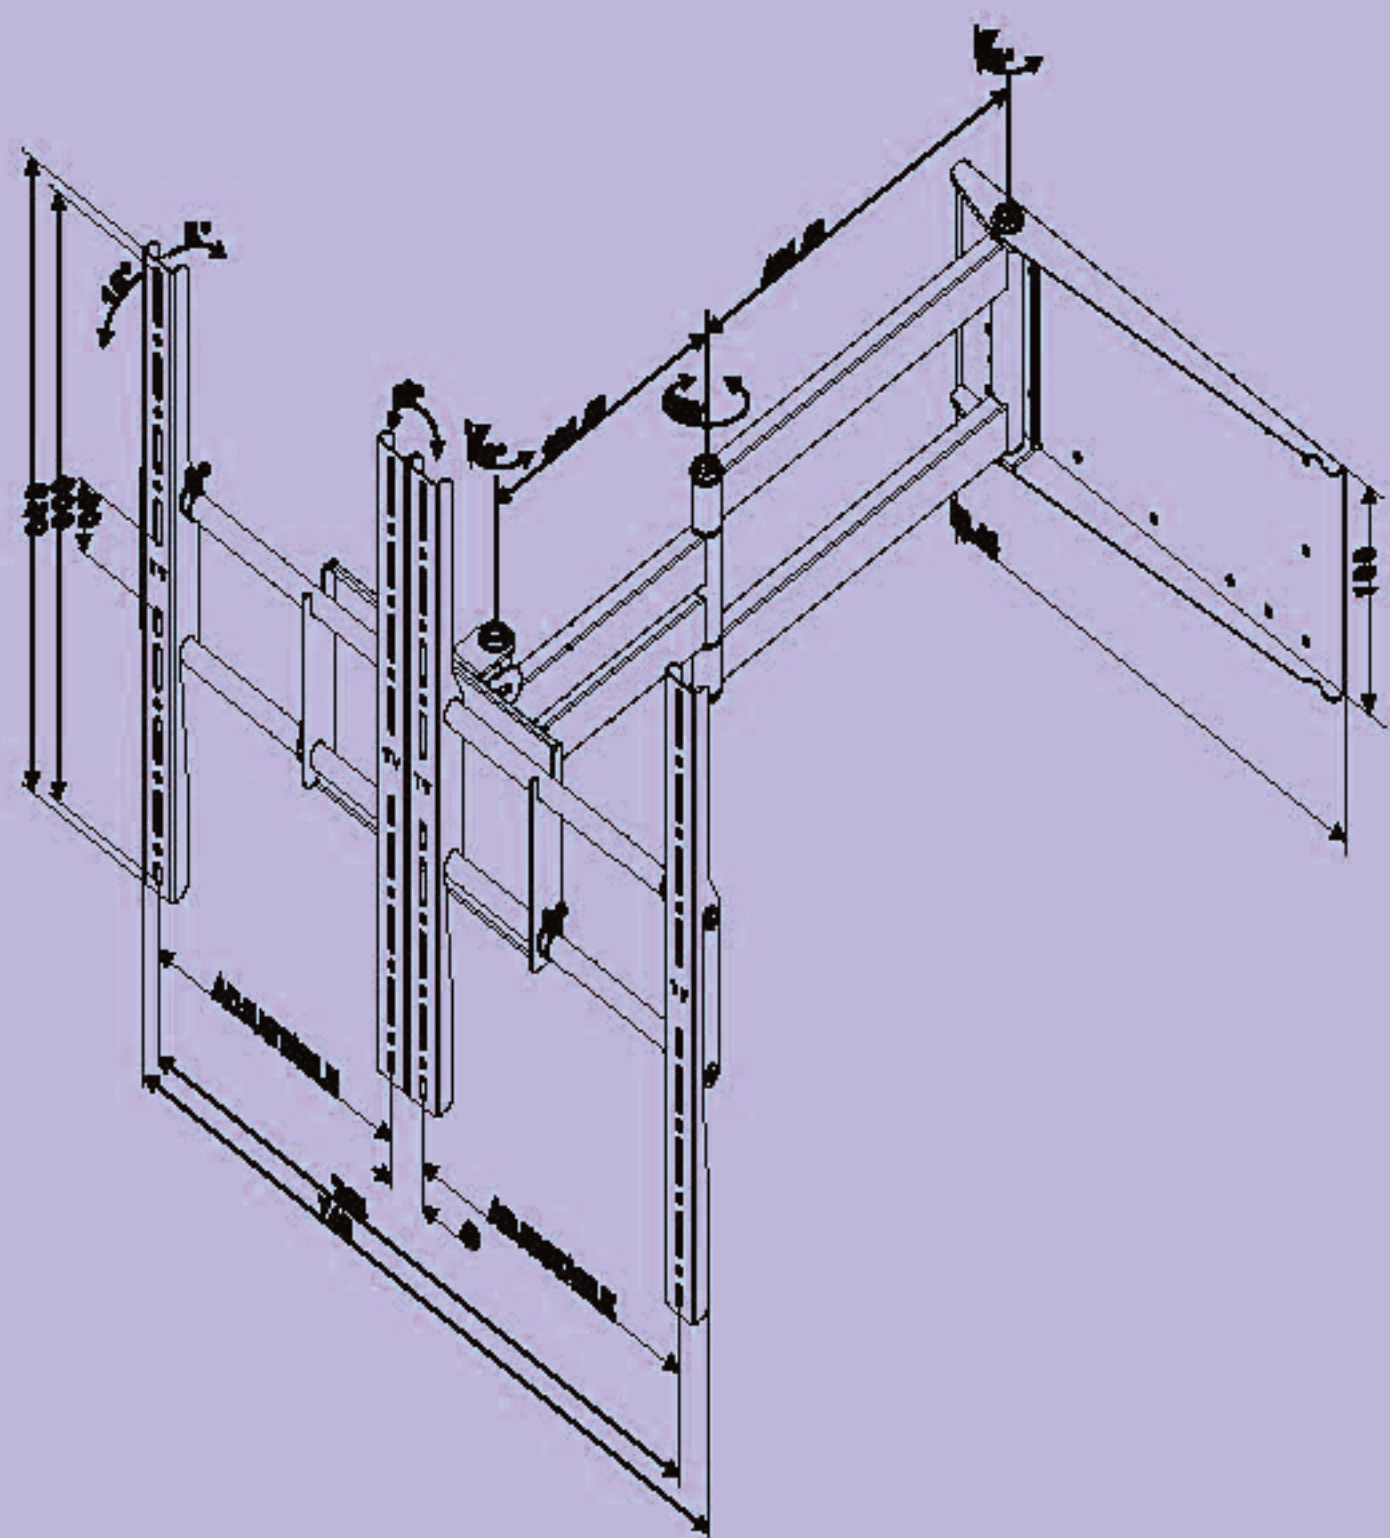

AV-811W

LCD TV Arm

**Universal Adjustable Wall mount and tilting
for PDP LCD TV articular arm**

**Adjustable screw position for TV backside
mount**

TV backside vertical screw range: 4~69cm

**TV backside horizontal screw range:
6~50cm**

Max. loading weight up to: 80kgs / 176lbs