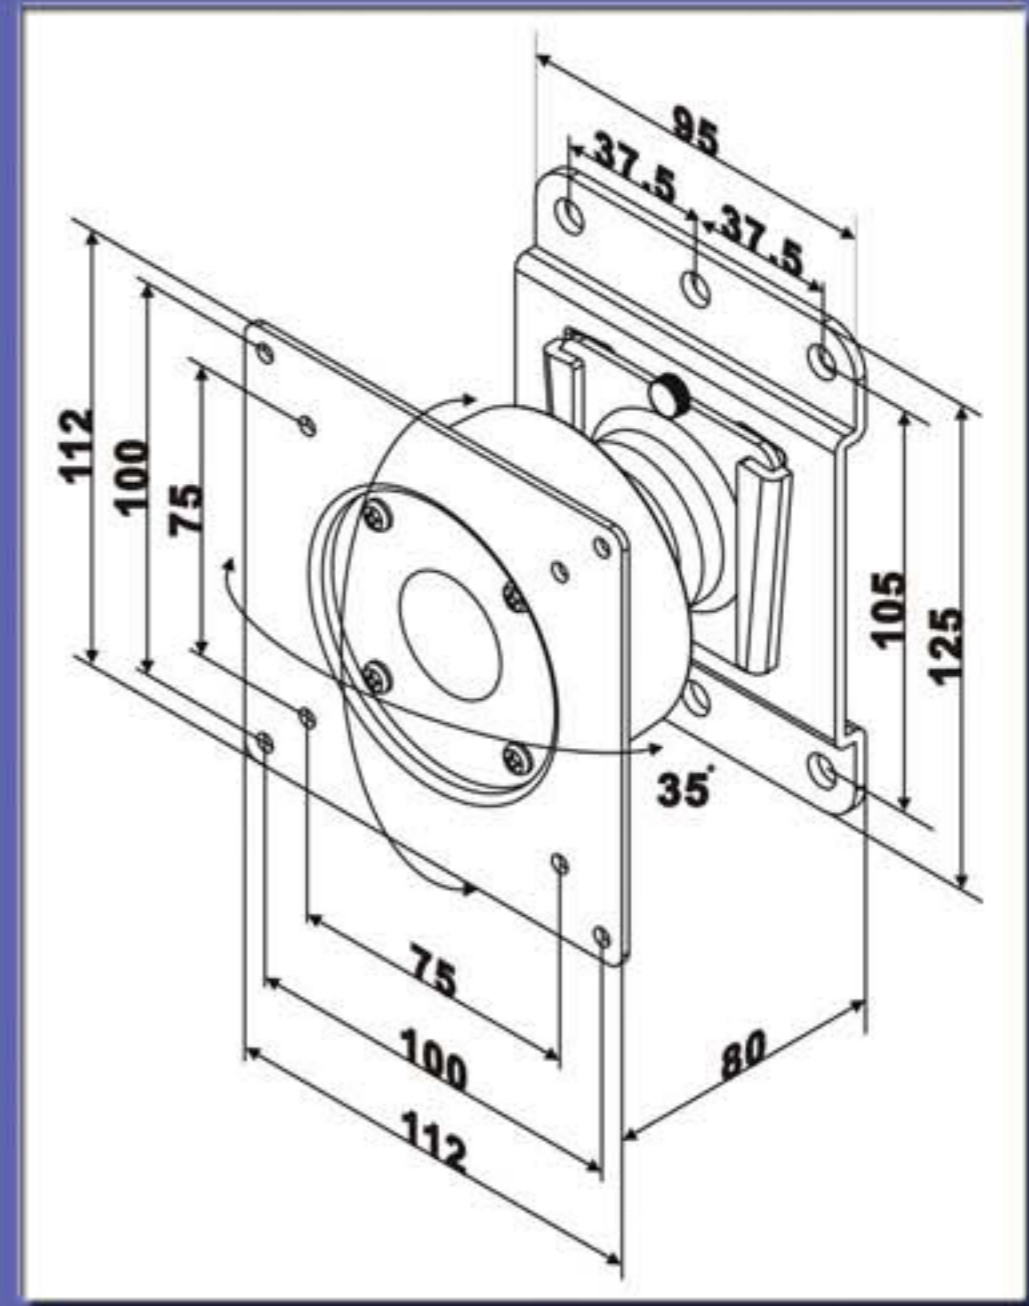

# AV-800

- Mini Heavy Loading Wall Mount for LCD Monitor
- 360 degrees smooth adjustable mini Arm
- Installation rapidly and strong combination both
- Loading TV weight easily by normal screwdriver
- Meets VESA standards (75x75mm and 100x100mm)
- Weight: 0.8kg Height: 12.5cm Wide: 11.2cm Thickness: 8cm
- Wall max. dimension: 12.5x9.5cm(WidexHeight)
- Strong Loading: 33bs or 15kg up to 26" TV
- Swivel left & right: 35 degrees
- Pivot upwards & downwards: 35 degrees
- LCD monitor swivel: 360 degrees
- Free rotation smoothly