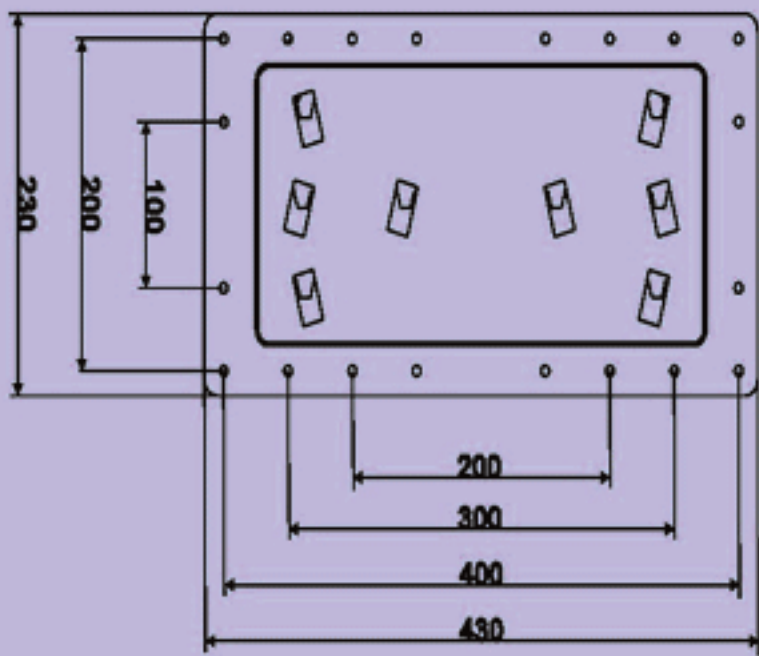

# AV-422 400x200 VESA Fixed Wall Mount

**400x200 VESA WALL Mounting bracket for LCD TV or PDP**

**Slim wall mount  
Simple installation**

**VESA hook mount on wall  
Thickness to wall: 30mm**

**Max. Loading weight up to 100kgs (220lbs)  
VESA LCD TV**

**Meet VESA Standards  
400x200/300x200/200x200/400x100mm**